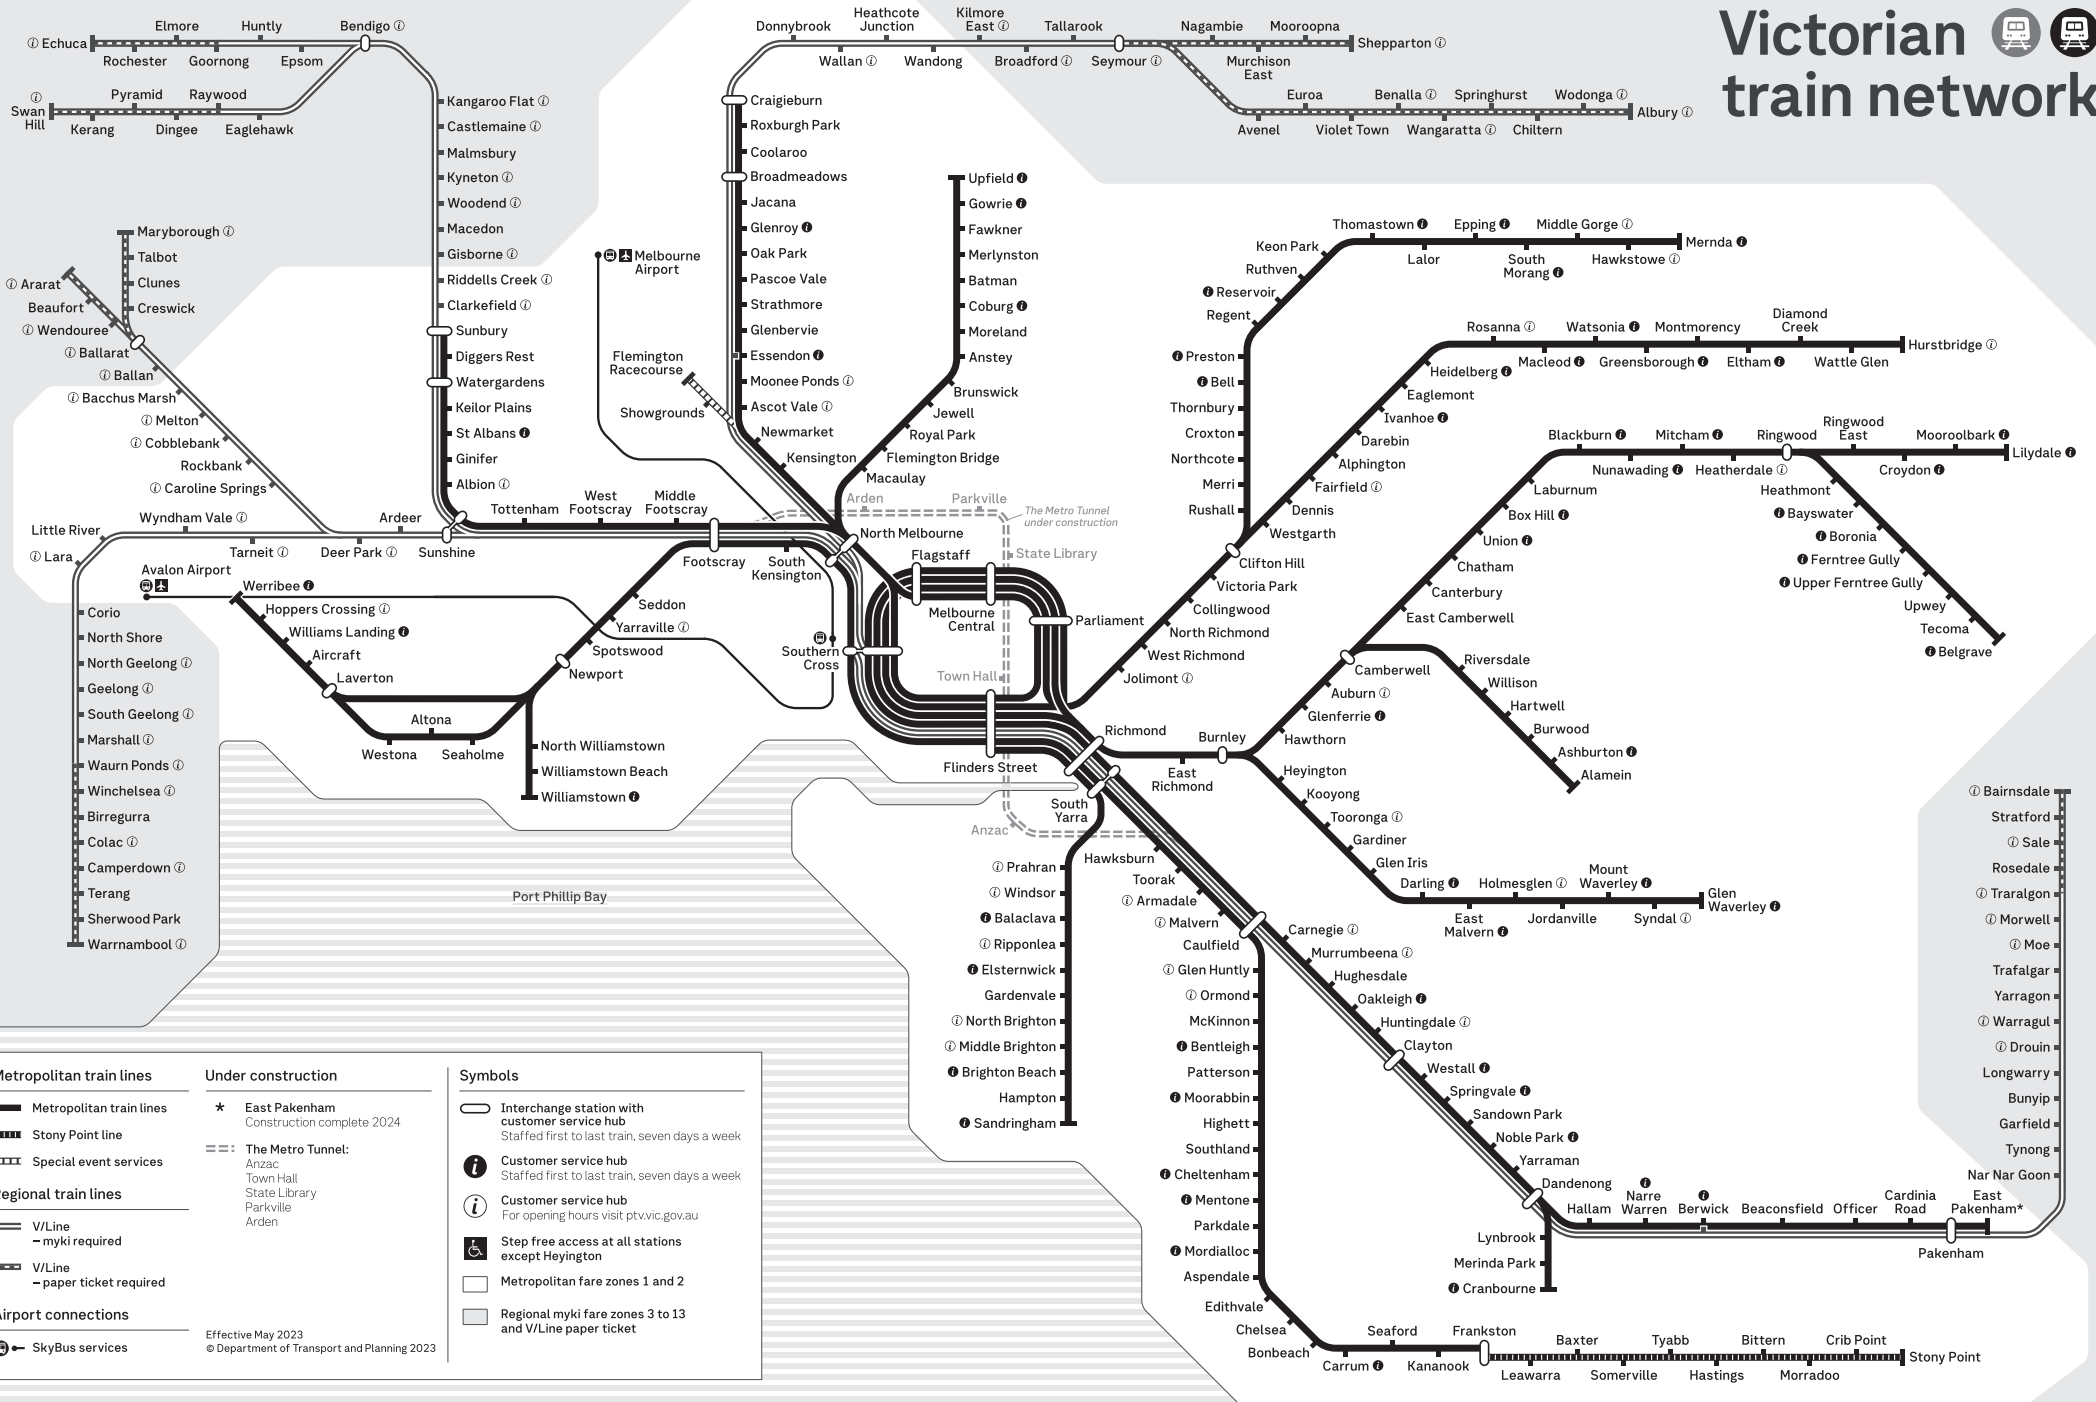

Victorian train network

Metropolitan train lines	Under construction	Symbols
Metropolitan train lines	★ East Pakenham Construction complete 2024	Interchange station with customer service hub Staffed first to last train, seven days a week
Stony Point line	The Metro Tunnel: Anzac Town Hall State Library Parkville Arden	Customer service hub Staffed first to last train, seven days a week
Special event services		Customer service hub For opening hours visit ptv.vic.gov.au
Regional train lines		Step free access at all stations except Heyington
V/Line - myki required		Metropolitan fare zones 1 and 2
V/Line - paper ticket required		Regional myki fare zones 3 to 13 and V/Line paper ticket
Airport connections		
SkyBus services	Effective May 2023 © Department of Transport and Planning 2023	

For more public transport information visit ptv.vic.gov.au, use the PTV app or call 1800 800 007.