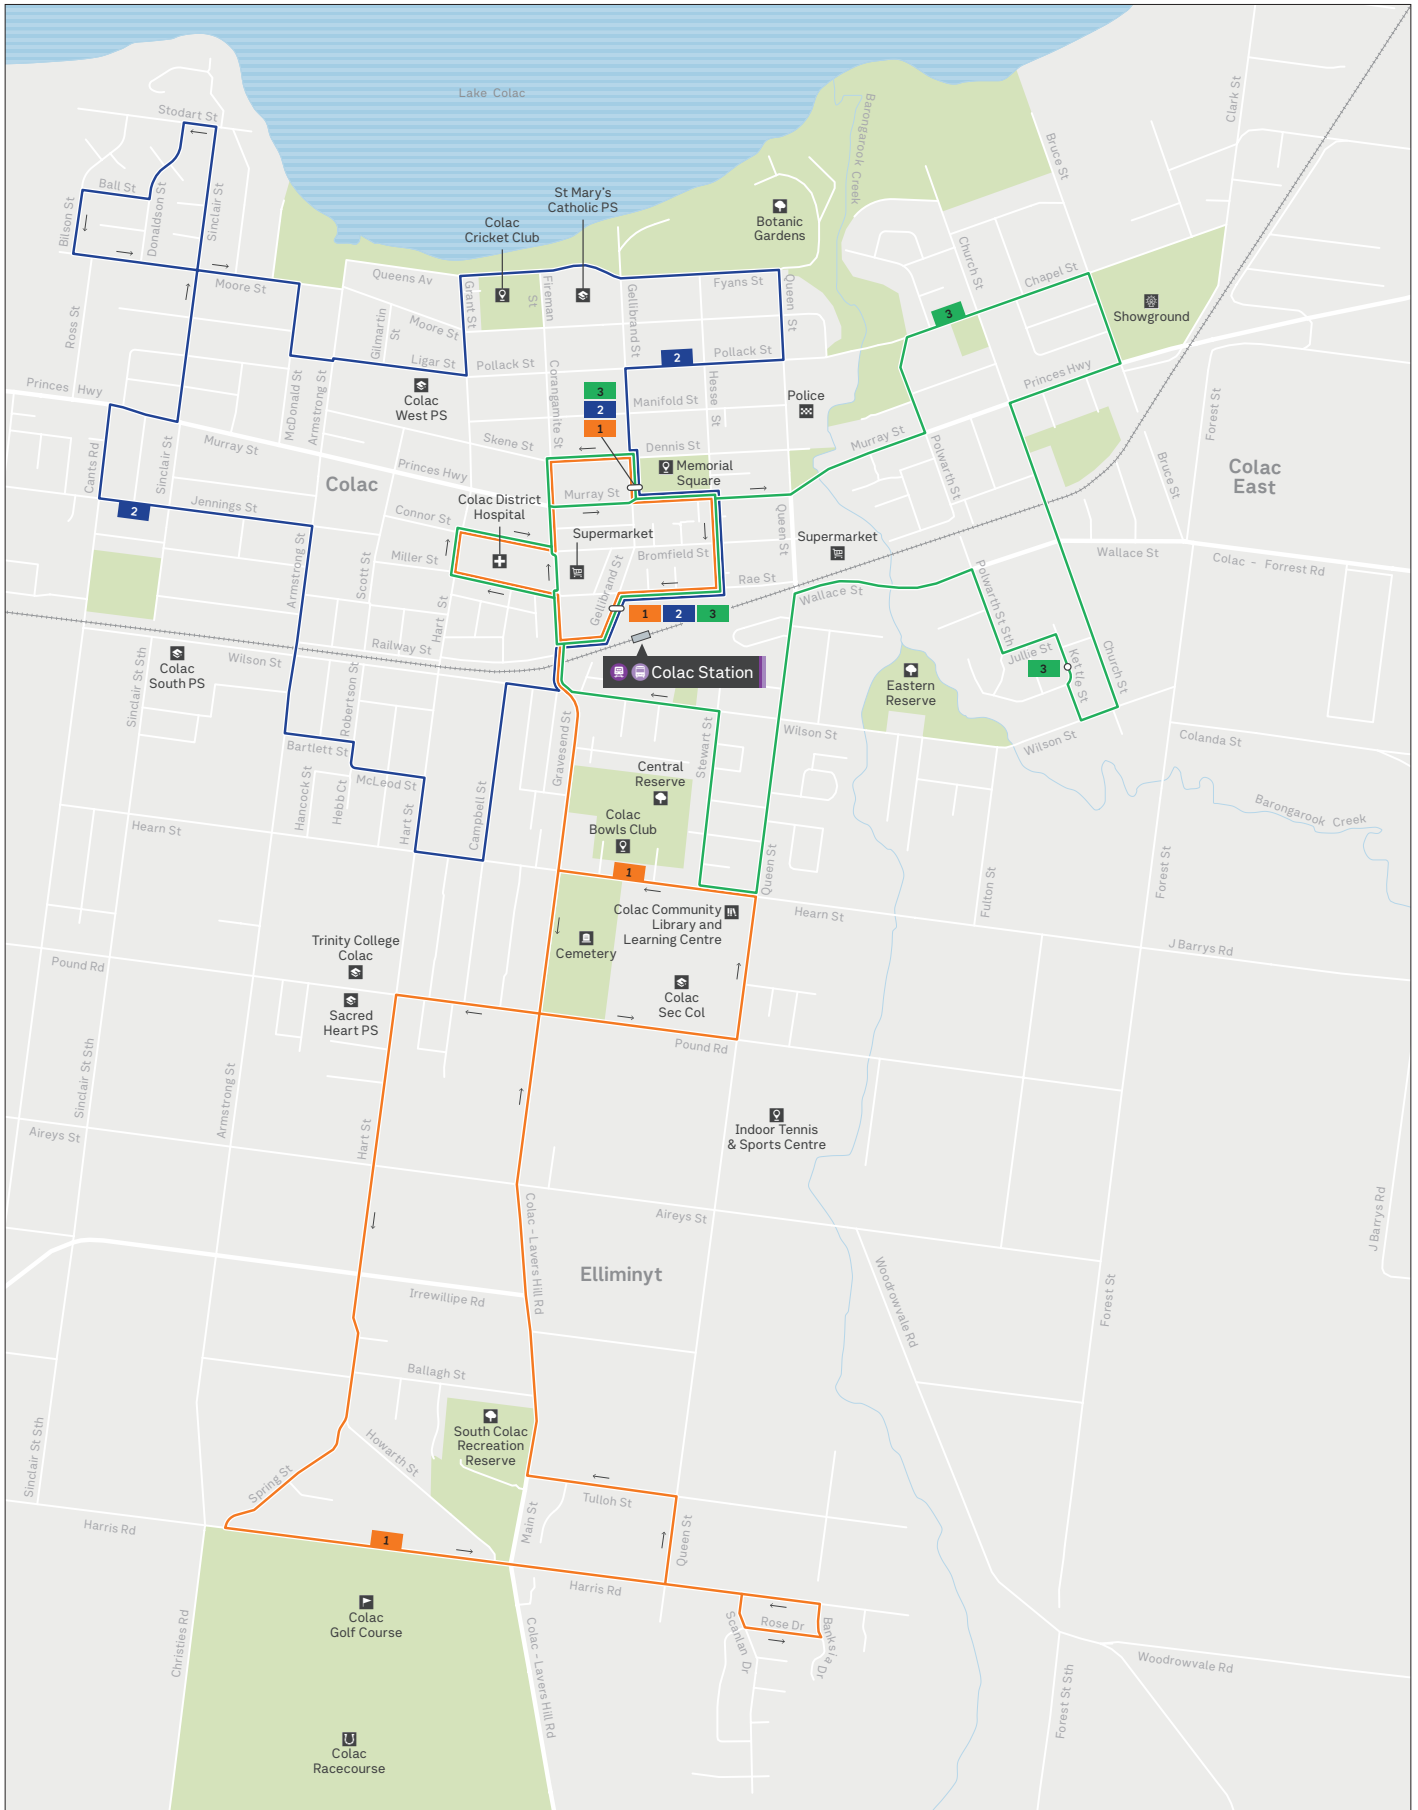

Colac bus network

—+— Train line
 — Bus route
 80 Bus terminus

MAP NOT TO SCALE
Effective December 2023