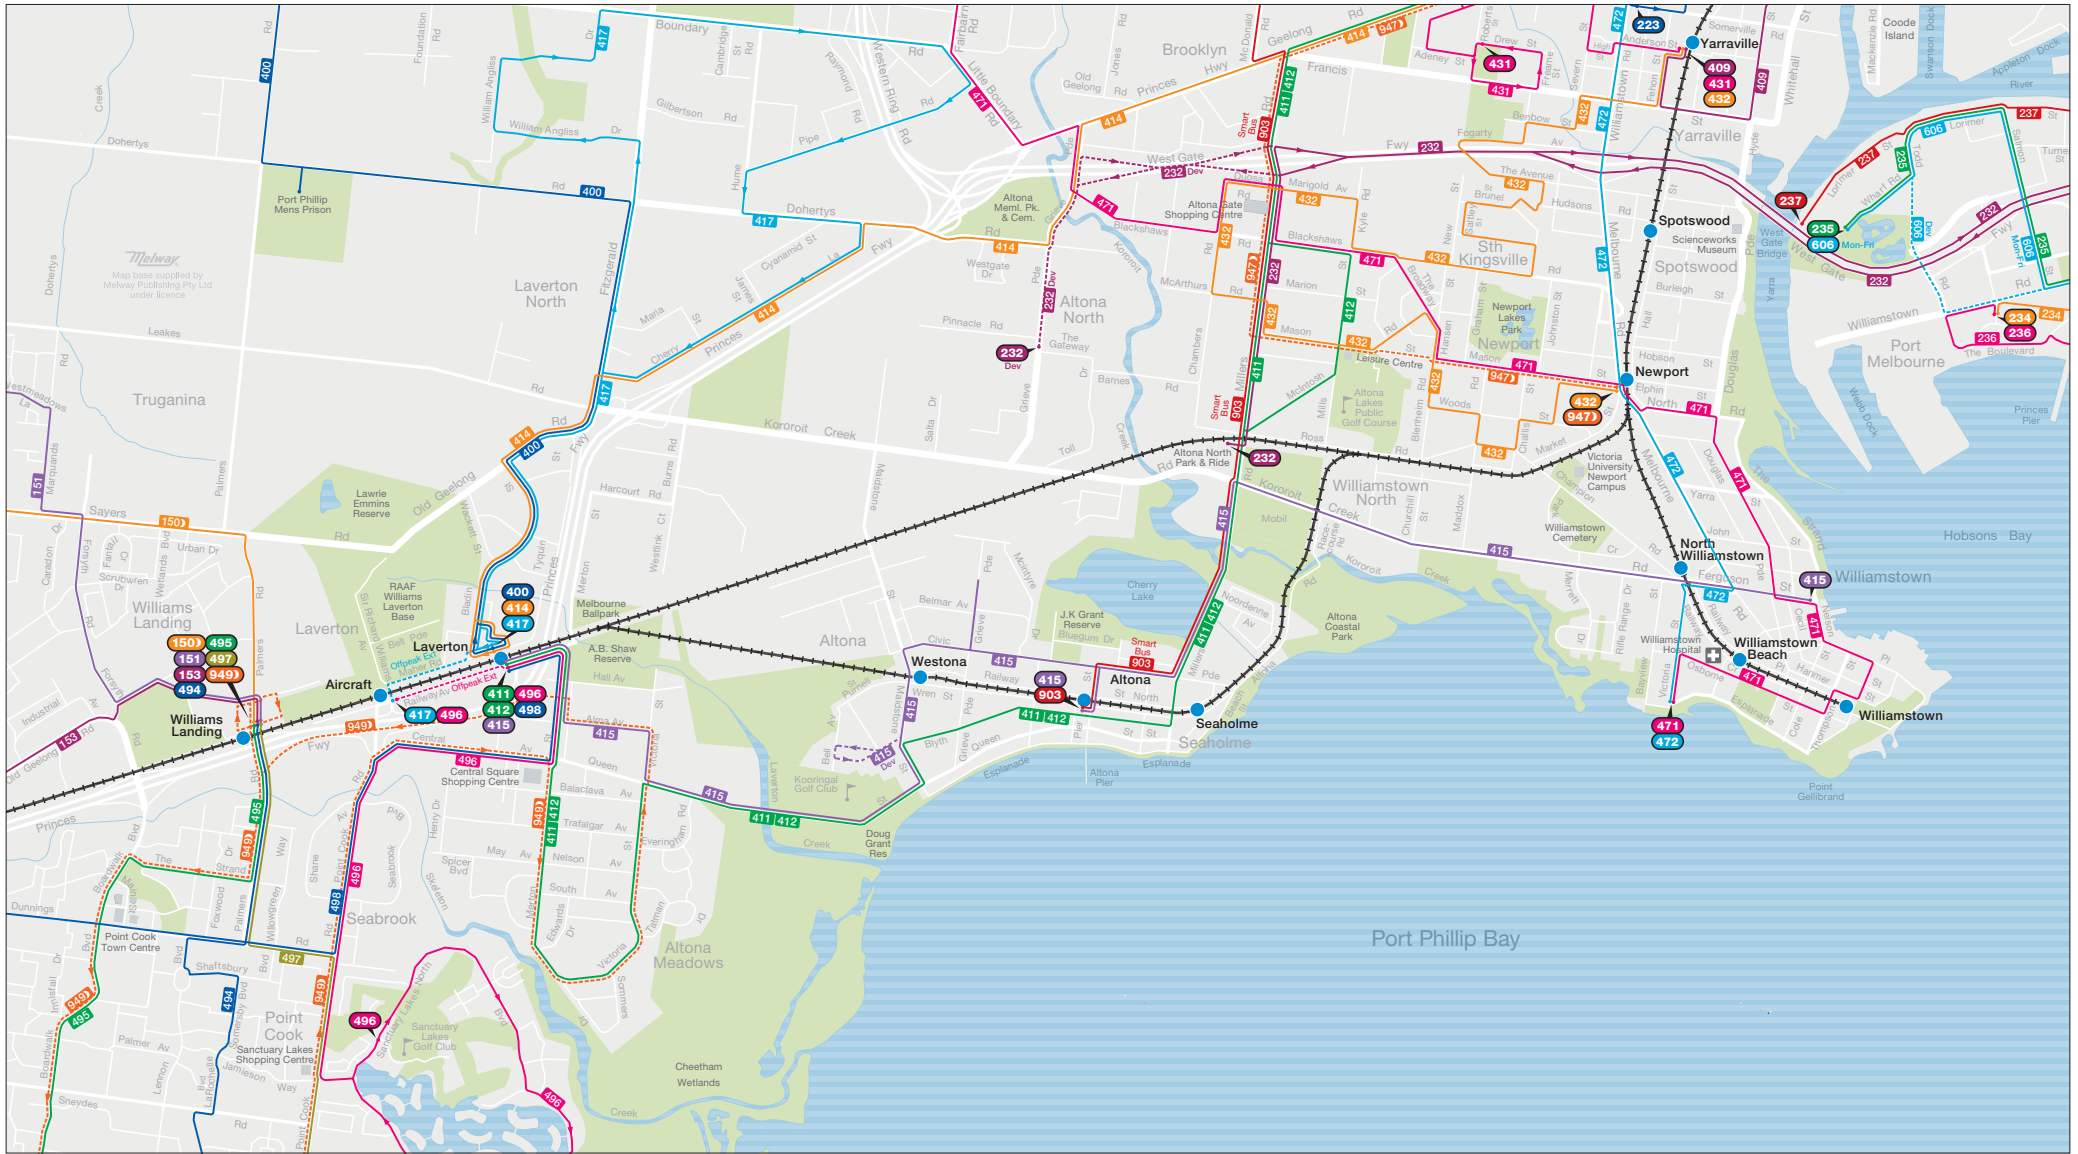

# Hobsons Bay bus network

Train
  Bus
  Bus terminus
  Night Bus terminus

MAP NOT TO SCALE  
Effective April 2022